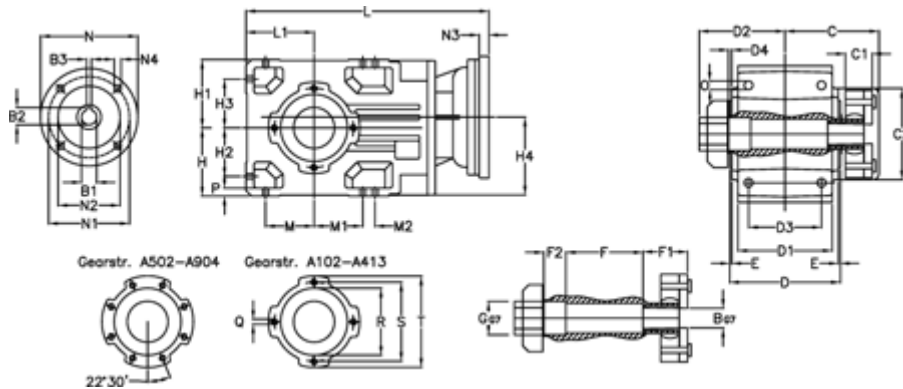

Article number: 29600207106125

Description: Bevel helical gearbox
A202QF25-71-P71B5

Measures

B = 25	D1 = 110	F2 = 36	L = 306.0	N3 = -
B1 = 14	D2 = 60	G = 32	L1 = 80	N4 = M8x16
B2 = 16.3	D3 = 90	GA = 14,5 NM	M = 60.0	O = 9.5
B3 = 5	d4 = 4.5	H = 80	M1 = 60.0	P = 9
C = 89.5	Description = A202QF-xx-P71 B5	H1 = 80	M2 = -	Q = M8x15
C1 = 23	E = 3.0	H2 = 60.0	N = 160	R = 95
C2 = 72.0	F = 77.5	H3 = 60.0	N1 = 130	S = 115
D = 136	F1 = 36.0	H4 = 93.0	N2 = 110	T = 140